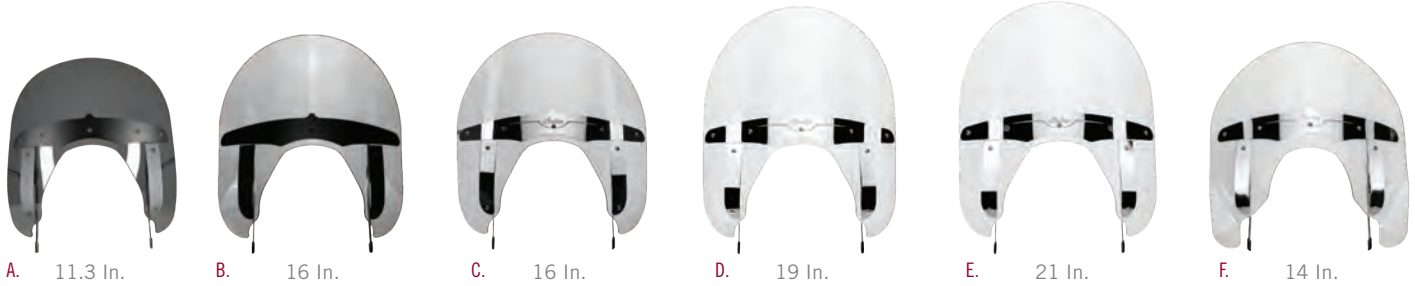

PROTECTION

A. 11.3 In.   B. 16 In.   C. 16 In.   D. 19 In.   E. 21 In.   F. 14 In.

QUICK RELEASE

QUICK RELEASE WINDSHIELDS & DEFLECTORS

- A. 2880724   11.3 In. Quick Release Wind Deflector - Tinted
- B. 2880725   16 In. Quick Release Windshield - Tinted
- C. 2879574-02   16 In. Quick Release Windshield - Tinted
- D. 2879575   19 In. Quick Release Windshield - Clear
- E. 2879576   21 In. Quick Release Windshield - Clear

Chief Dark Horse requires Top Mounted Spool Kit (2881476), sold separately. Fits 2014-2019 Chief Dark Horse & Vintage.

QUICK RELEASE

FLARE WINDSHIELD

- F. 2882220   14 In. Quick Release Flare Windshield - Tinted

Fits 2014-2019 Chief Dark Horse & Vintage.

PICKING THE RIGHT WINDSHIELD

The 11.3 In. Wind Deflector and the 14 In. Windshield will give your bike a style boost. For riders looking for wind protection, a windshield that stops shortly below eye level will prevent you from looking through bug splatter, while directing air over your head.

For riders 5'6" and under, the 16 In. is recommended, for riders 5'6" to 6'1" the 19 In. is recommended and the 21 In. is recommended for riders 6'2" and above.