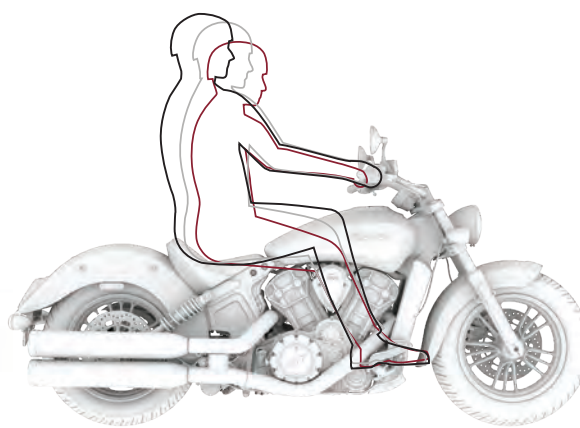

SCOUT® FAMILY

SEATS*: Pg. 20

HANDLEBARS: Pg. 22

FOOT CONTROLS*: Pg. 23

Illustrations show standard models.

*Does not fit Scout Bobber.