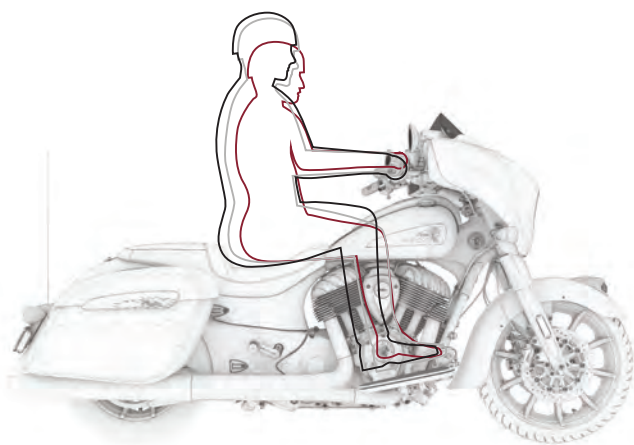

STANDARD BIKES

FOR RIDERS

173 CM
TO **183** CM

EXTENDED REACH

FOR RIDERS

185 CM
& OVER

THUNDERSTROKE® MODELS

SEATS: Pg. 38 & 62