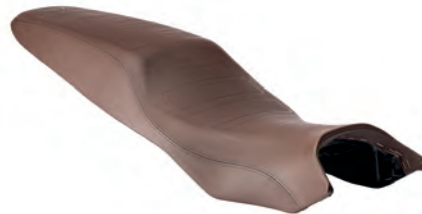

AVIATOR SEAT

A proper steed needs a proper saddle, and the brown vinyl-covered Aviator Seat is just that. This seat replaces the stock seat, allows for a passenger, is ideal for both long and short rides, and uses the same base as the stock seat and mounts to the bike effortlessly.

2883503-VNA

Fits 2019-2020 FTR models.