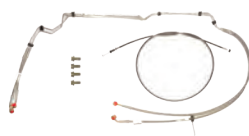

HANDLEBAR GRIPS

2882520-266 Black

Open-ended handlebar grips for bar end mirrors. Fits model year 2015-2021. Standard on Scout Bobber & Scout Bobber Twenty.

TOP SELLER

CLUTCH CABLE & BRAKE LINE KIT

2883406 Non ABS models
2883864 2018 ABS models
2884164 2019-2021 ABS models